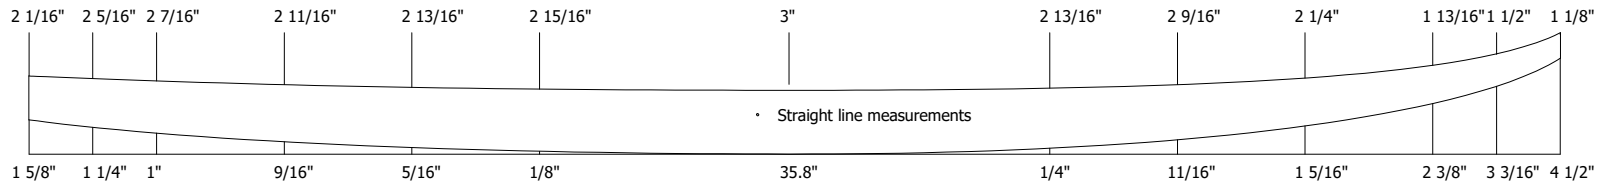

# 6'0 SB

BLANK	6 0 SB
LENGTH	6' 0"
WIDTH	20"
THICKNESS	3"
VOLUME	51,56L

DENSITY

32 Kg/m<sup>3</sup>

WWW.ATLANTICBLANKS.COM