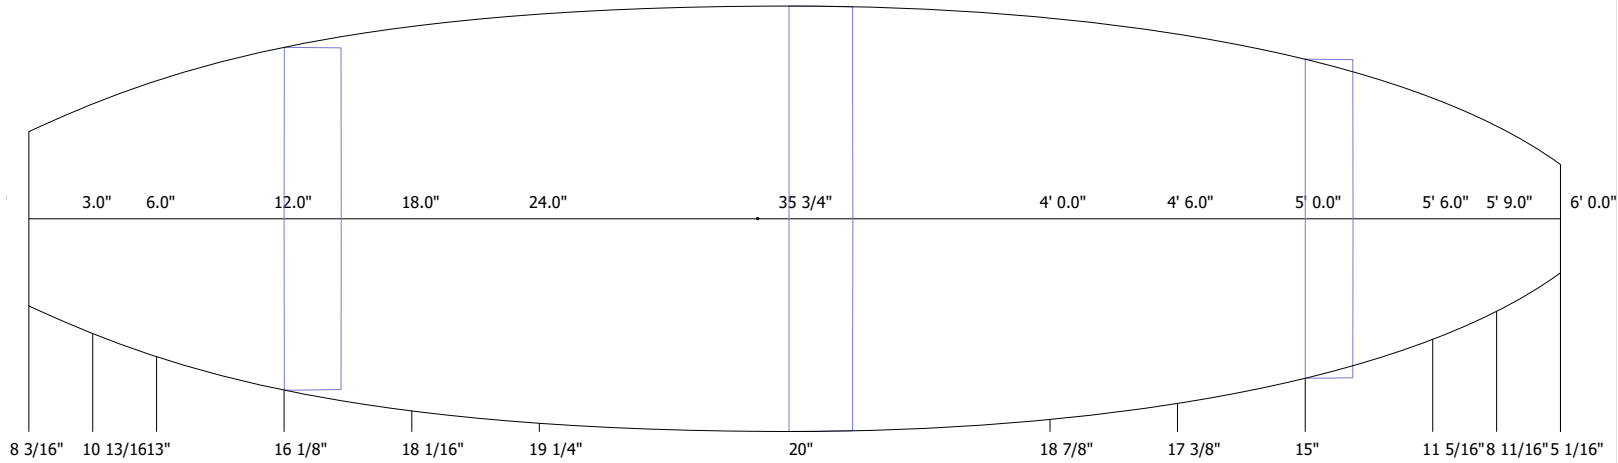

# 6'0 SB

BLANK	6 0 SB
LENGTH	6' 0"
WIDTH	20"
THICKNESS	3"
VOLUME	51,56L

DENSITY

32 Kg/m<sup>3</sup>

WWW.ATLANTICBLANKS.COM