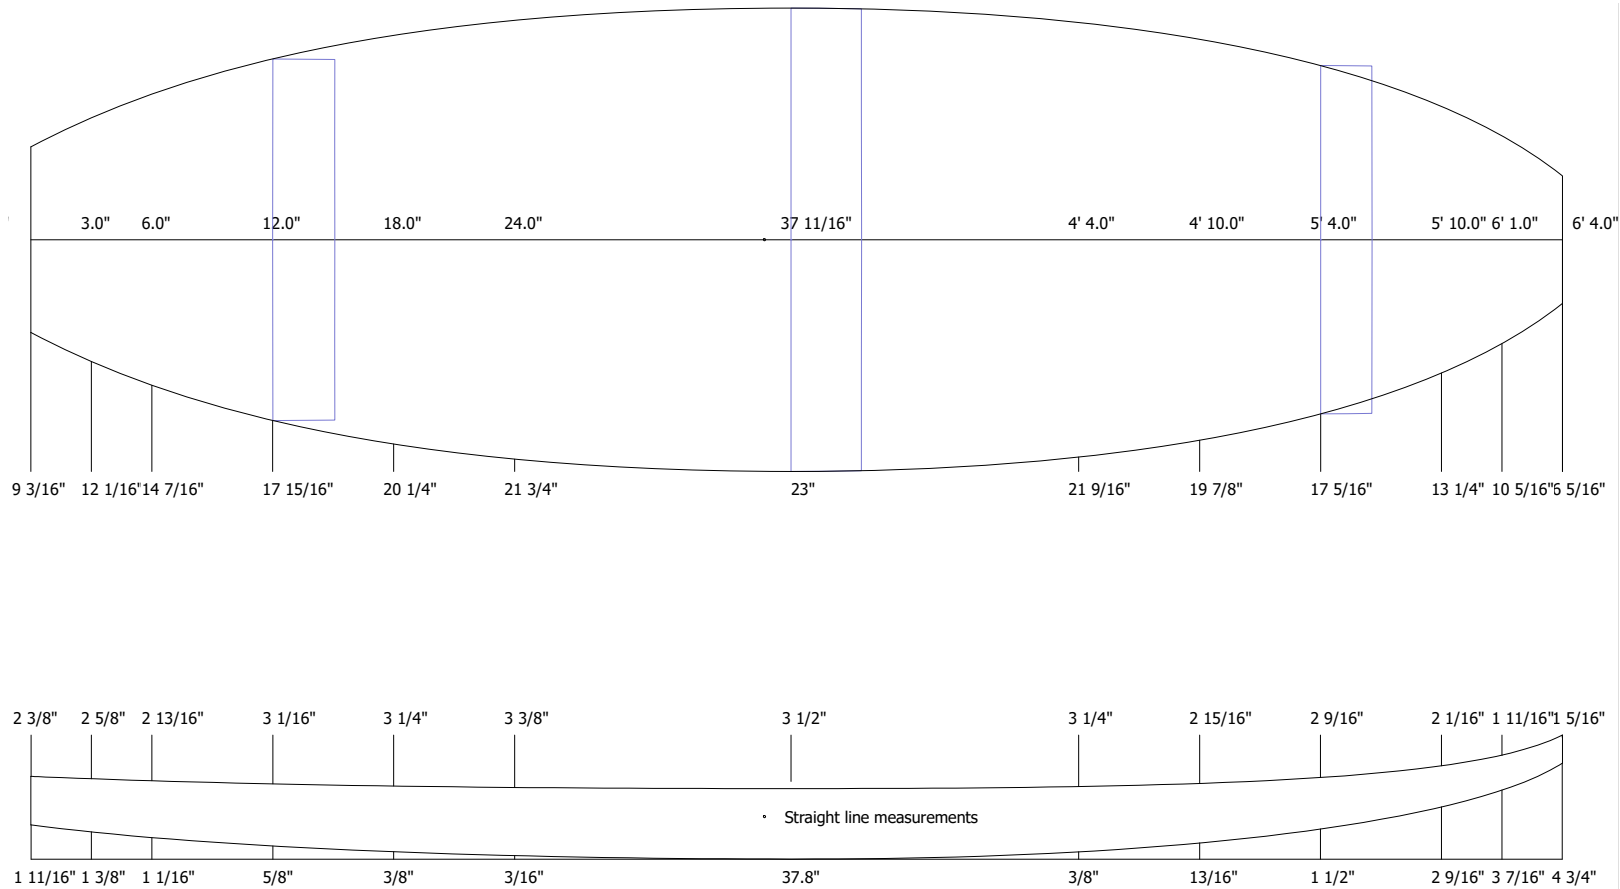

ATLANTIC BLANKS

SHORTBOARDS - REGULAR BOARDS

6'4 SB F

BLANK	6 4 SB F
LENGTH	6' 4"
WIDTH	23"
THICKNESS	3 1/2"
VOLUME	72,89L

DENSITY

32 Kg/m³

WWW.ATLANTICBLANKS.COM