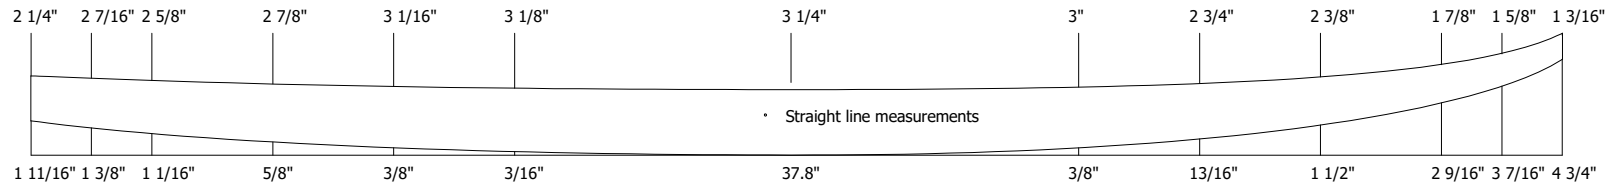

# 6'4 SB

BLANK	6 4 SB
LENGTH	6' 4"
WIDTH	21 1/2"
THICKNESS	3 1/4"
VOLUME	63,17L

DENSITY

32 Kg/m<sup>3</sup>

WWW.ATLANTICBLANKS.COM