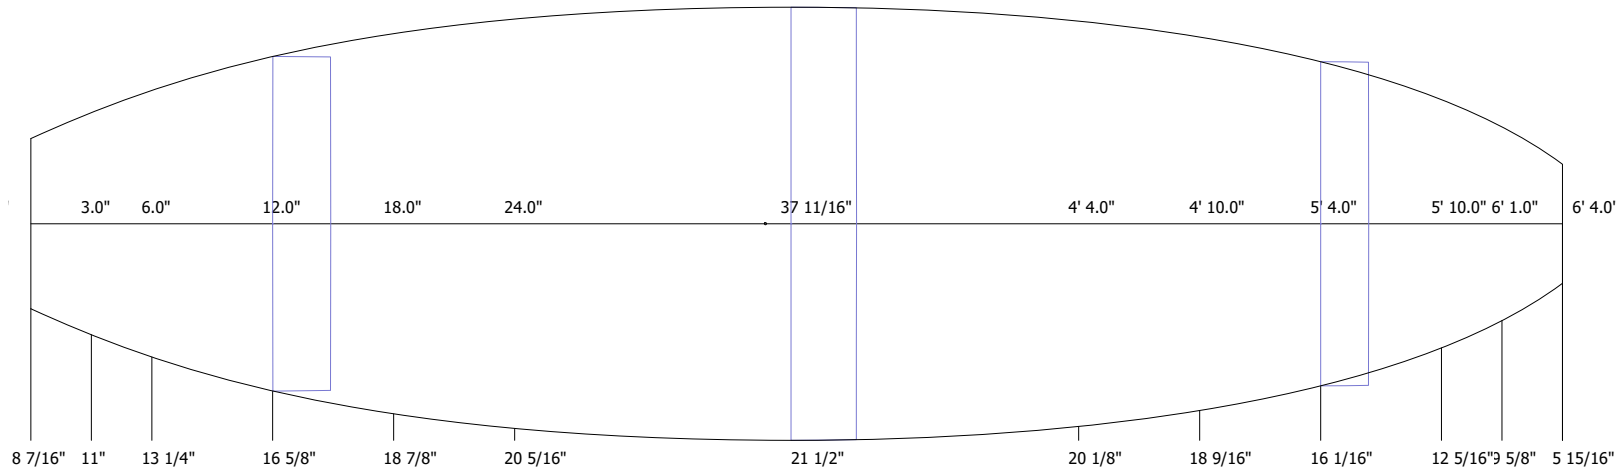

# 6'4 SB

BLANK	6 4 SB
LENGTH	6' 4"
WIDTH	21 1/2"
THICKNESS	3 1/4"
VOLUME	63,17L

DENSITY

32 Kg/m<sup>3</sup>

WWW.ATLANTICBLANKS.COM