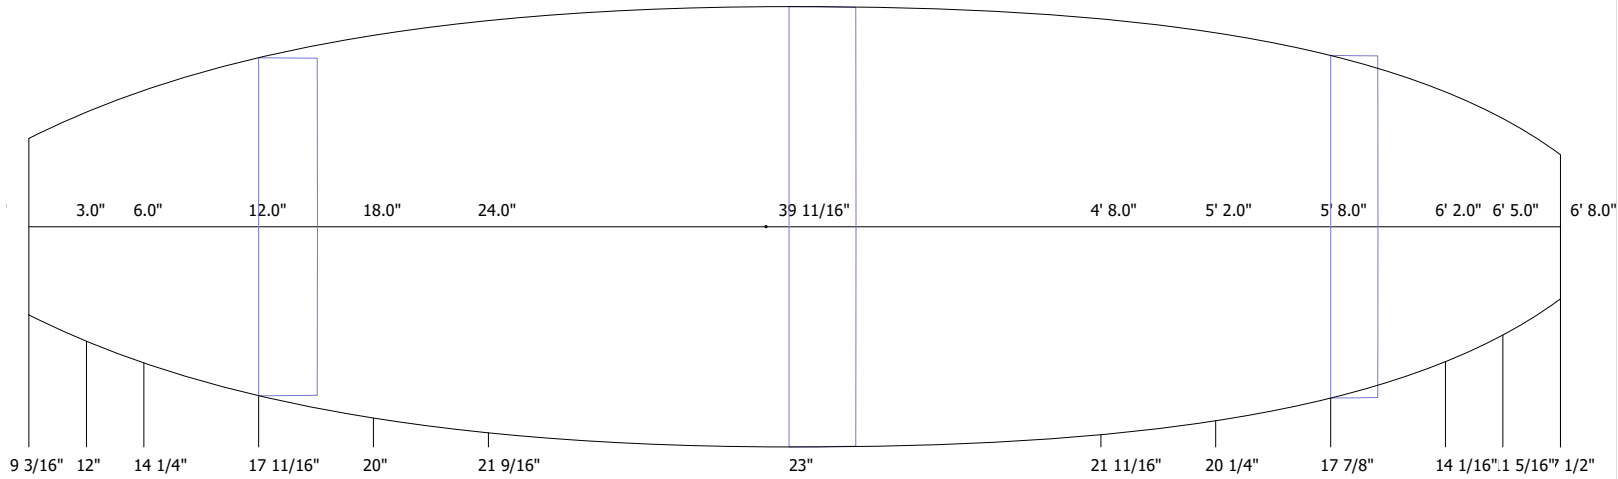

# 6'8 SB F

BLANK	6 8 SB F
LENGTH	6' 8"
WIDTH	23"
THICKNESS	3 1/2"
VOLUME	77,44L

DENSITY

32 Kg/m<sup>3</sup>

WWW.ATLANTICBLANKS.COM