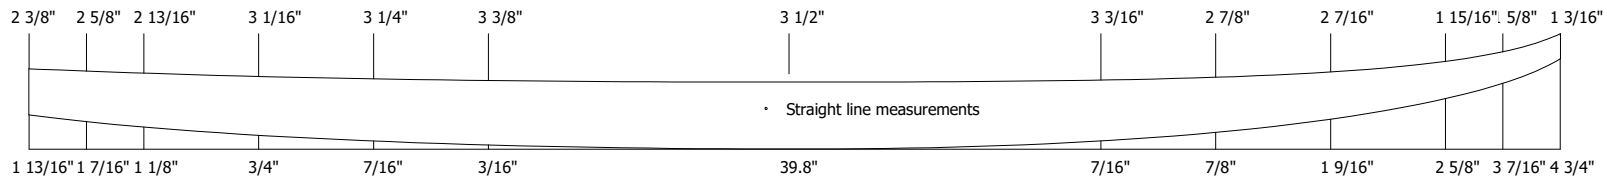

# 6'8 SB F

BLANK	6 8 SB F
LENGTH	6' 8"
WIDTH	23"
THICKNESS	3 1/2"
VOLUME	77,44L

DENSITY

32 Kg/m<sup>3</sup>

WWW.ATLANTICBLANKS.COM