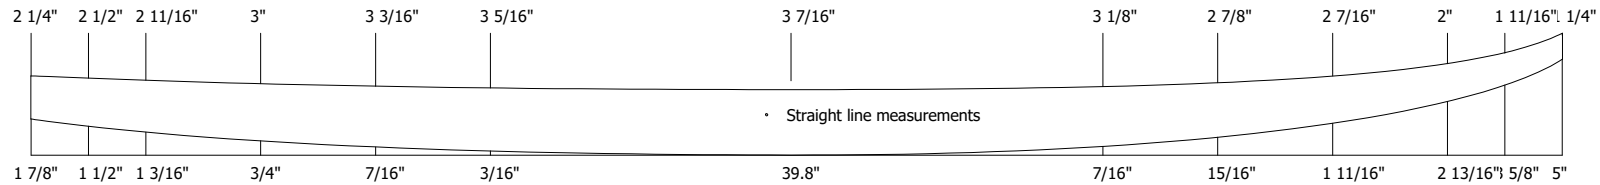

ATLANTIC BLANKS

SHORTBOARDS - REGULAR BOARDS

6'8 SB

BLANK	6 8 SB
LENGTH	6' 8"
WIDTH	21 1/2"
THICKNESS	3 7/16"
VOLUME	69,85L

DENSITY

32 Kg/m³

WWW.ATLANTICBLANKS.COM