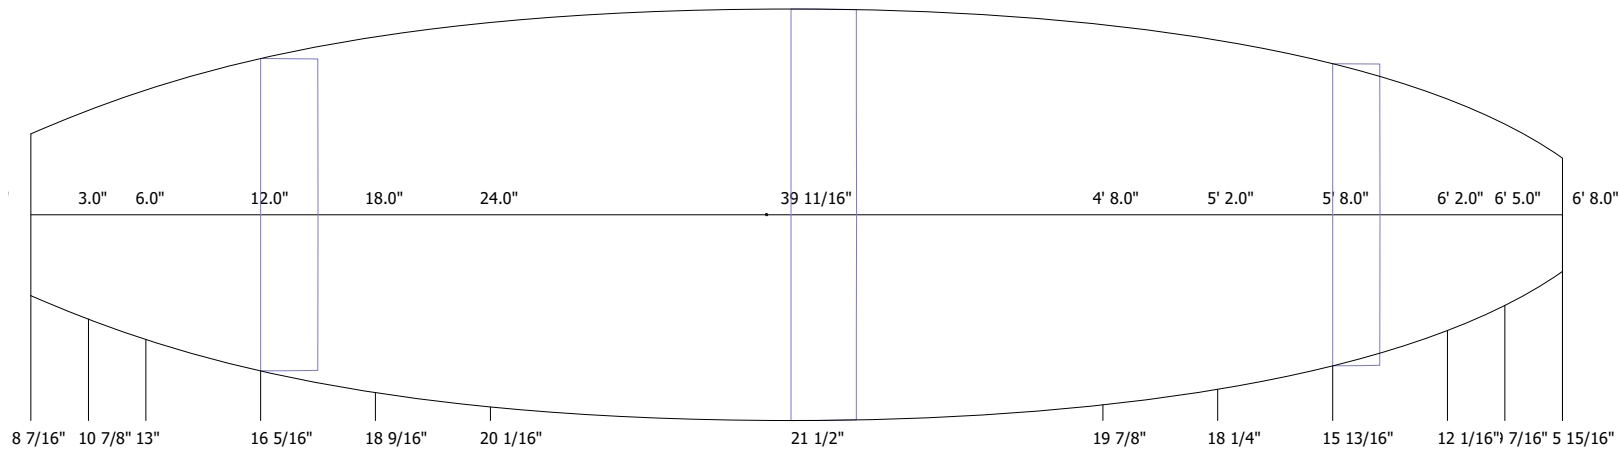

ATLANTIC BLANKS

SHORTBOARDS - REGULAR BOARDS

6'8 SB

BLANK	6 8 SB
LENGTH	6' 8"
WIDTH	21 1/2"
THICKNESS	3 7/16"
VOLUME	69,85L

DENSITY

32 Kg/m³

WWW.ATLANTICBLANKS.COM